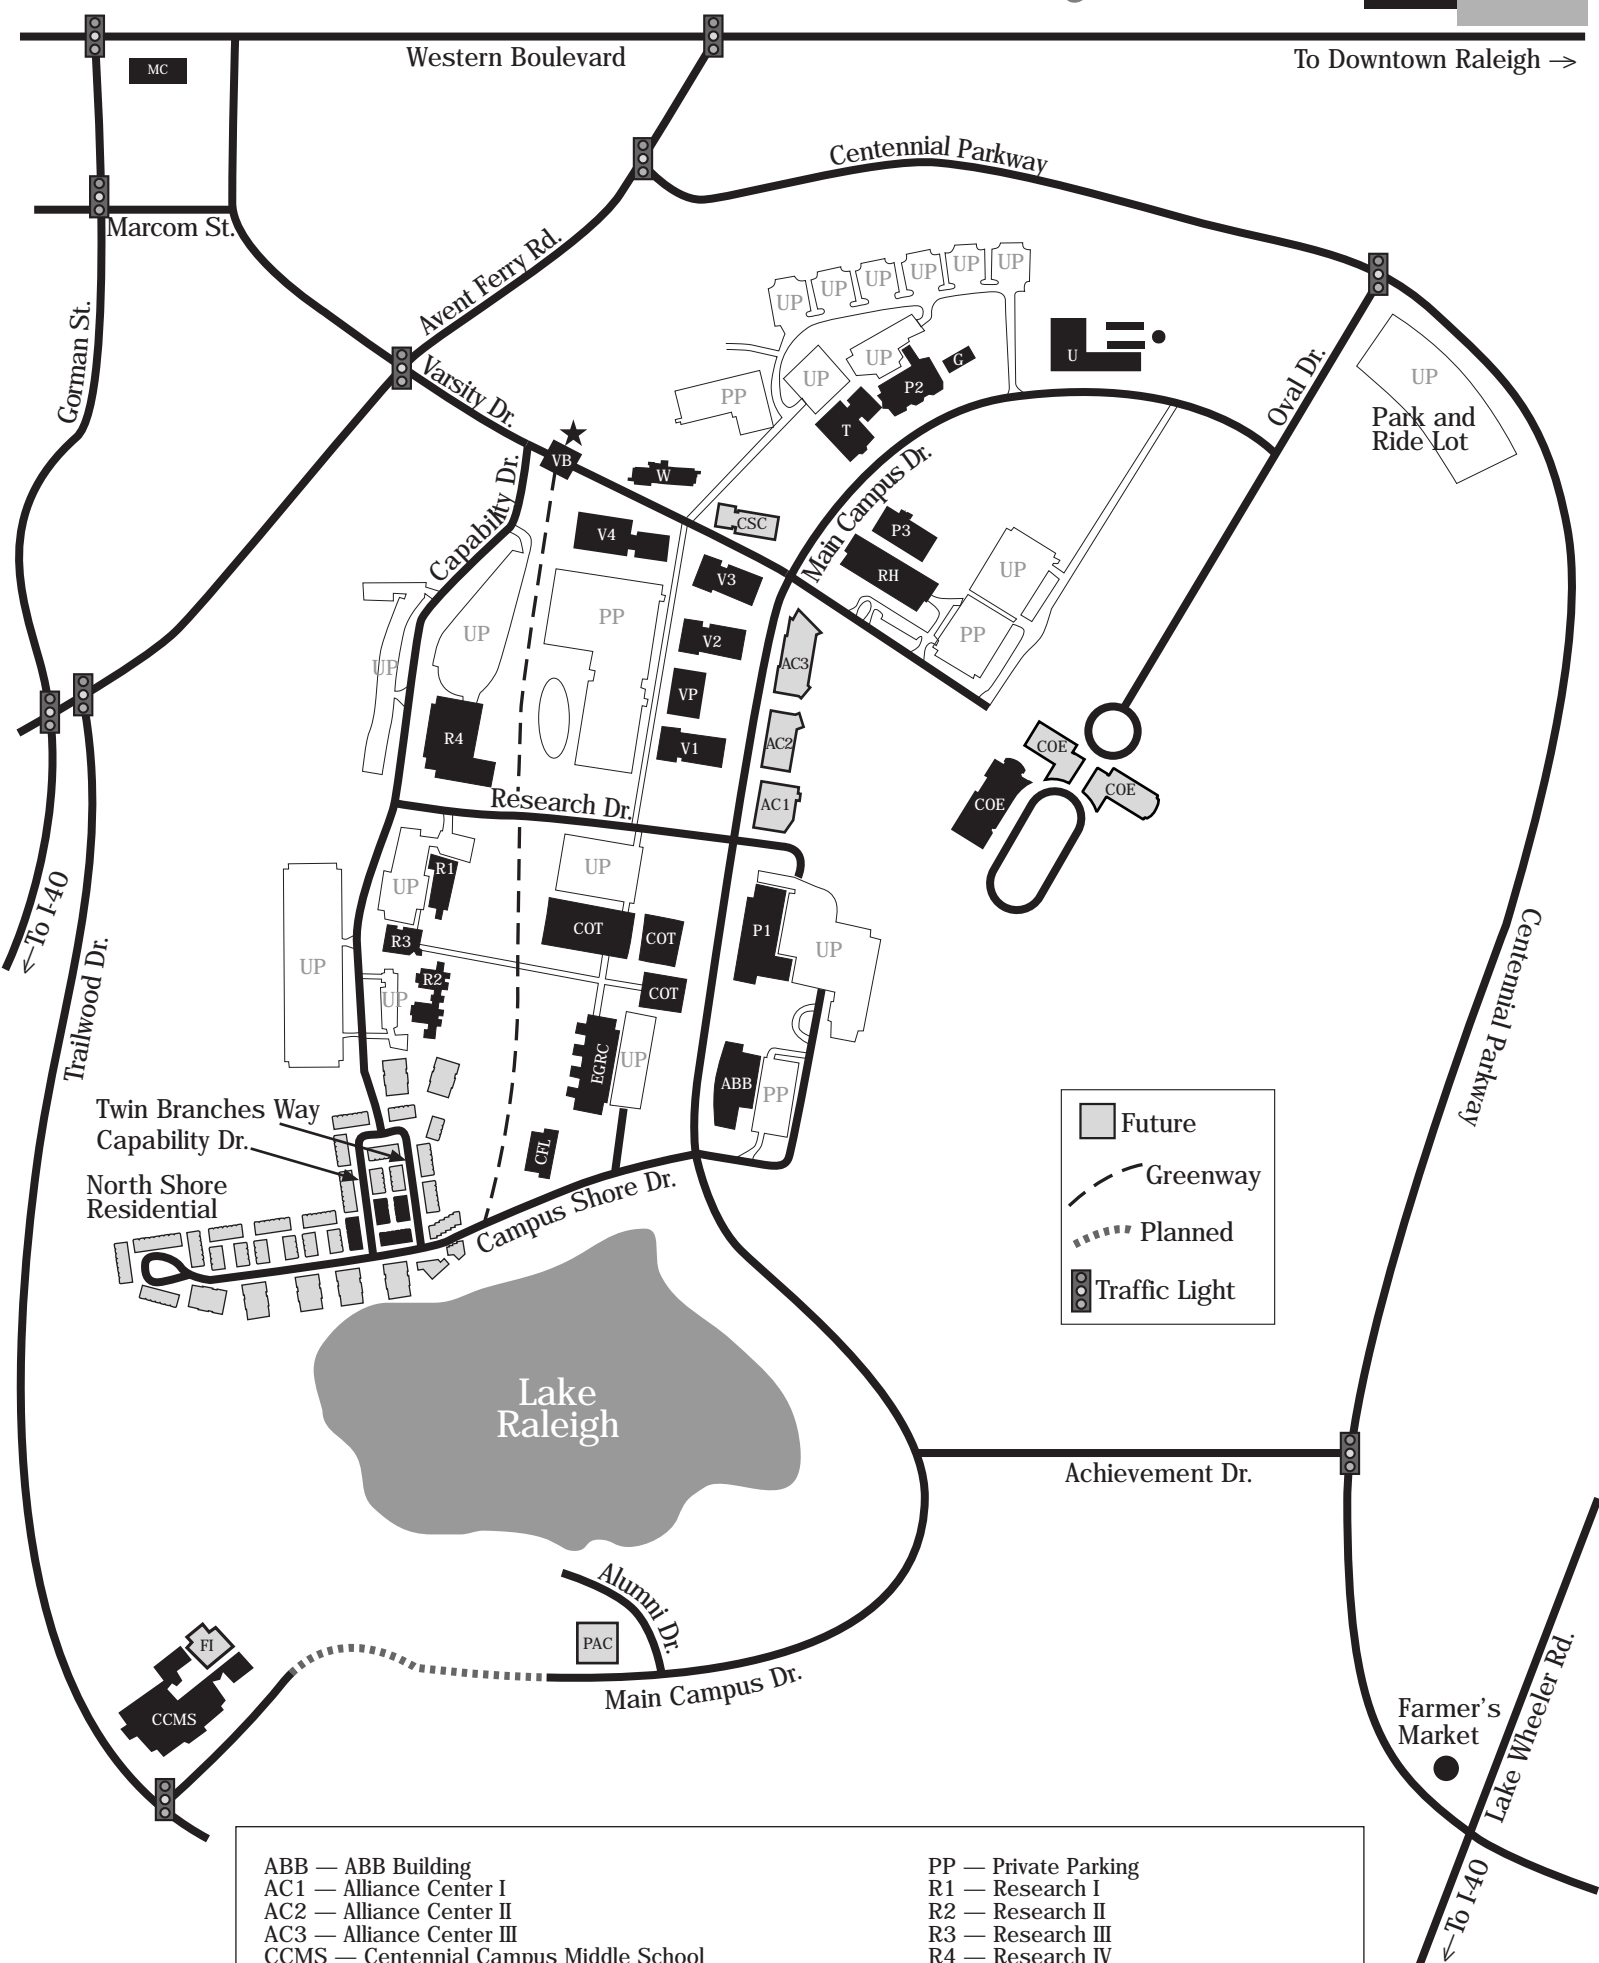

Centennial Campus NC State University

- | | |
|--|--|
| <p>ABB — ABB Building
 AC1 — Alliance Center I
 AC2 — Alliance Center II
 AC3 — Alliance Center III
 CCMS — Centennial Campus Middle School
 COE — College of Engineering
 CFL — Constructed Facilities Lab
 CSC — Centennial Science Center
 COT — College of Textiles
 EGRC — Engineering Graduate Research Center
 FI — Wm. and Ida Friday Institute for Educational Innovation
 G — Greenhouse
 MC — McKimmon Center
 P1 — Partners I
 P2 — Partners II
 P3 — Partners III
 PAC — Park Alumni Center</p> | <p>PP — Private Parking
 R1 — Research I
 R2 — Research II
 R3 — Research III
 R4 — Research IV
 RH — Red Hat
 T — Toxicology
 U — Centennial Campus Utility Plant
 UP — University Parking
 V1 — Venture I
 V2 — Venture II
 V3 — Venture III
 V4 — Venture IV
 ★VB — Visitor's Booth
 VP — Venture Place
 W — NC Wildlife Resources Commission</p> |
|--|--|